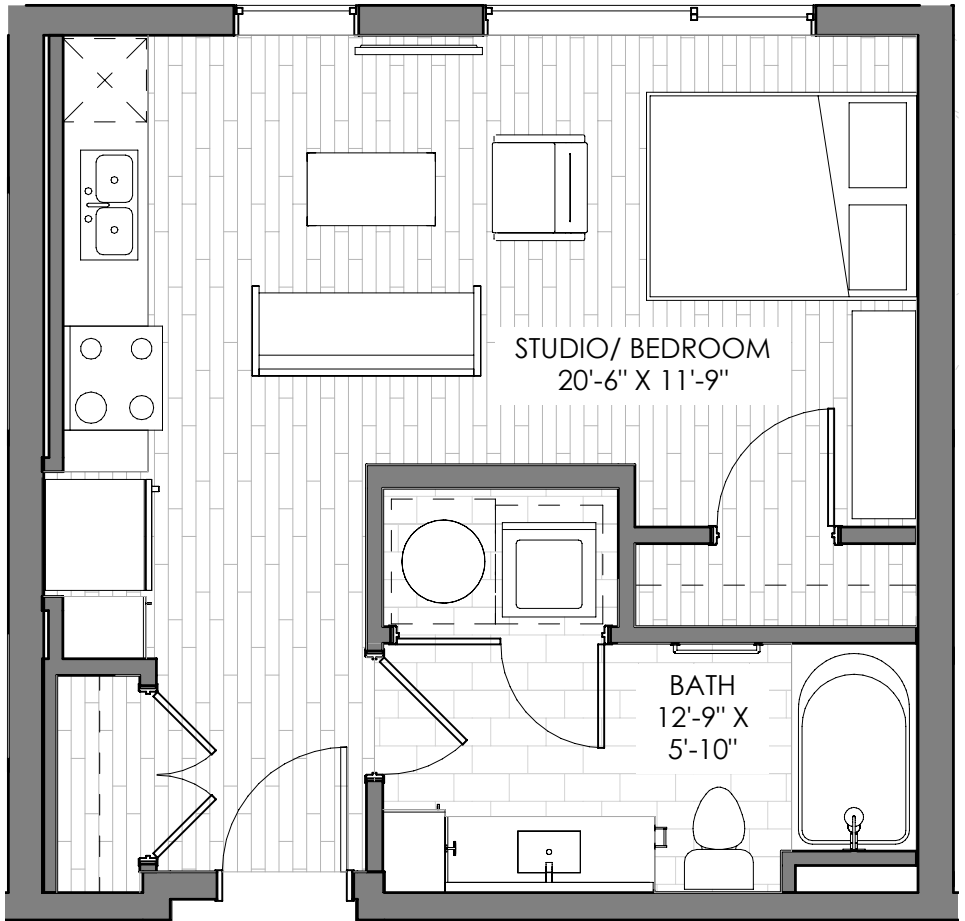

Estes Park

Studio + 1-bath

464 sq ft

ASCENT

8860 Westminster Boulevard
303.502.3858 AscentWM.com