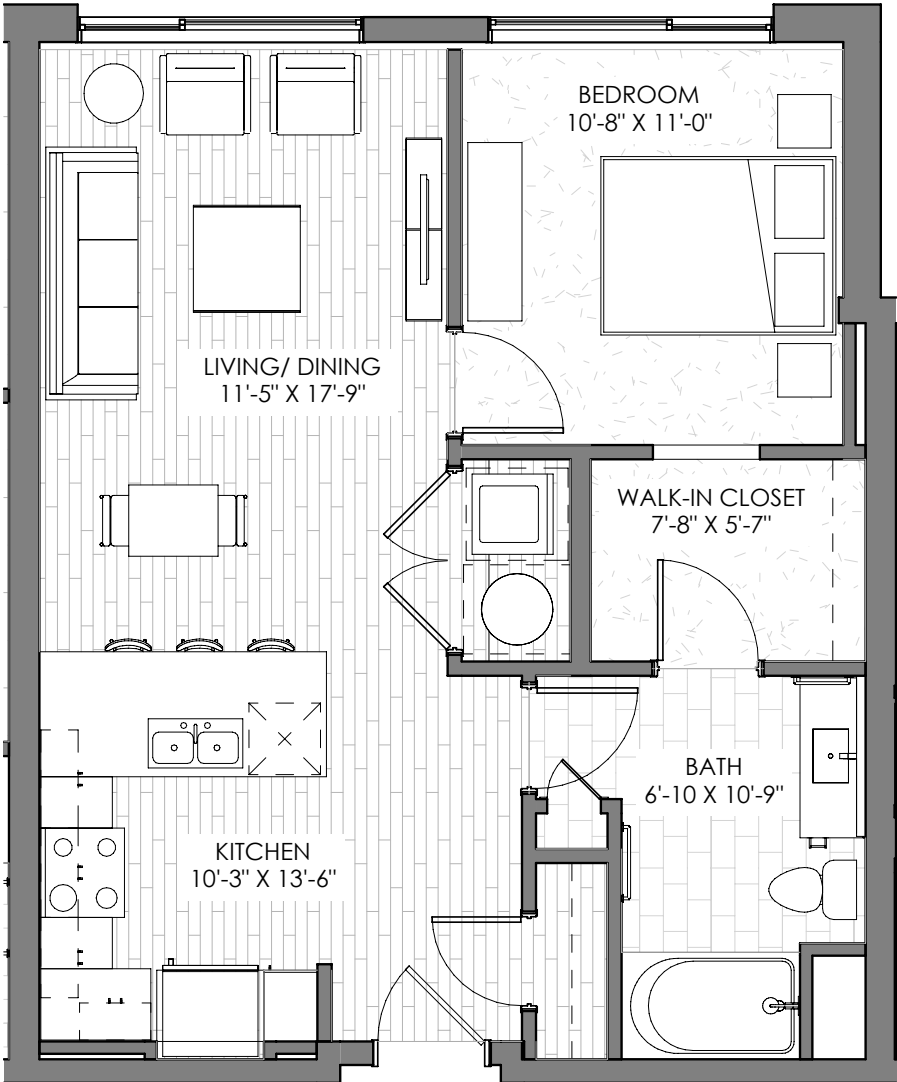

# Cheyenne Mountain

**1-bed + 1-bath**

694 sq ft

ASCENT

8860 Westminster Boulevard  
303.502.3858 AscentWM.com