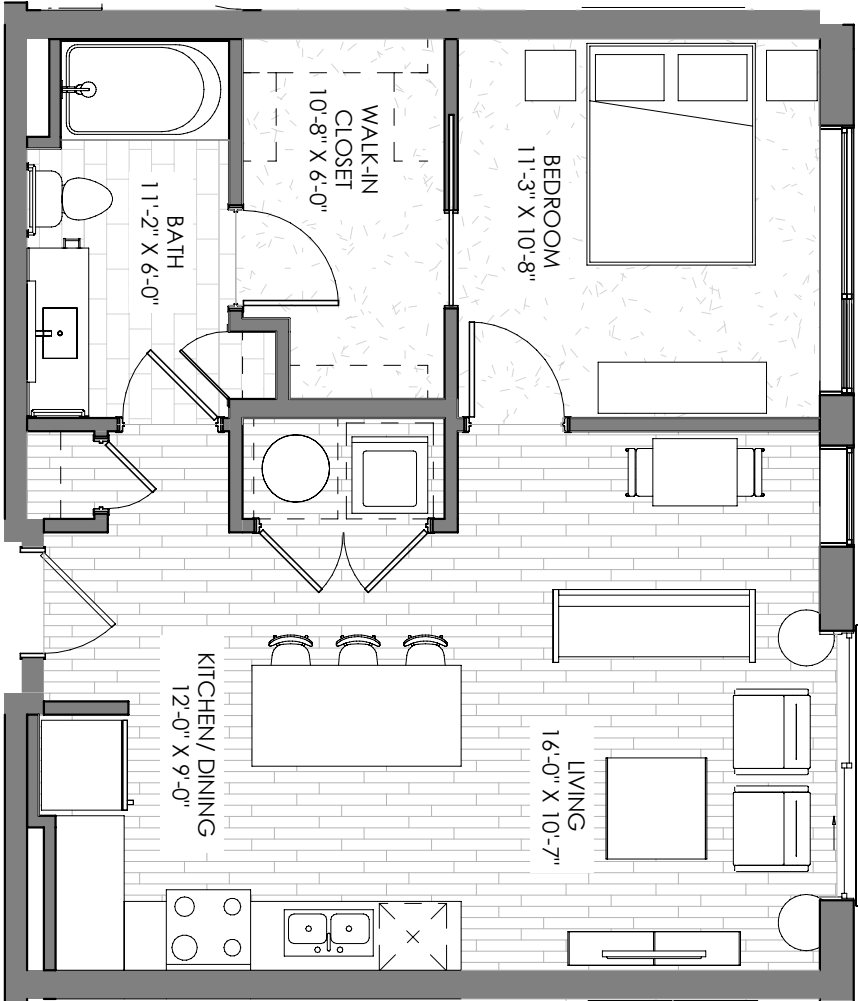

Grand Lake

1-bed + 1-bath
692 sq ft

ASCENT

8860 Westminster Boulevard
303.502.3858 AscentWM.com