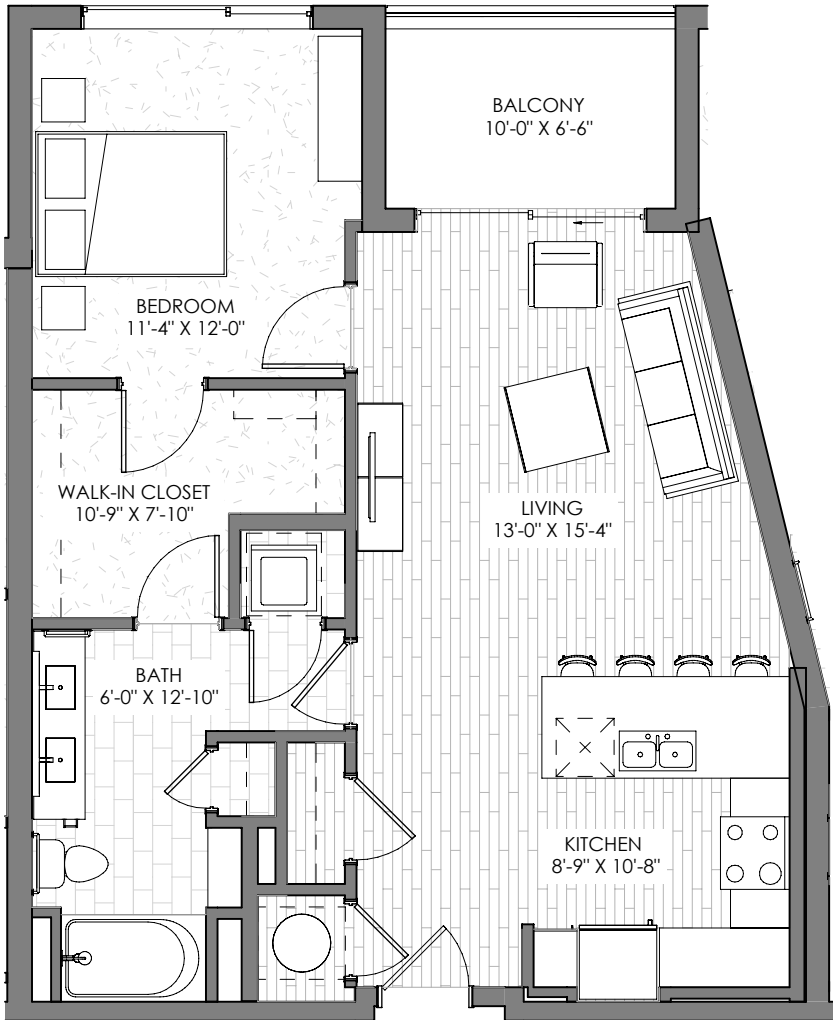

Lost Creek

1-bed + 1-bath

798 sq ft

Balcony dimensions are not exact and vary by unit.
Please contact leasing for more details.

ASCENT

8860 Westminster Boulevard
303.502.3858 AscentWM.com