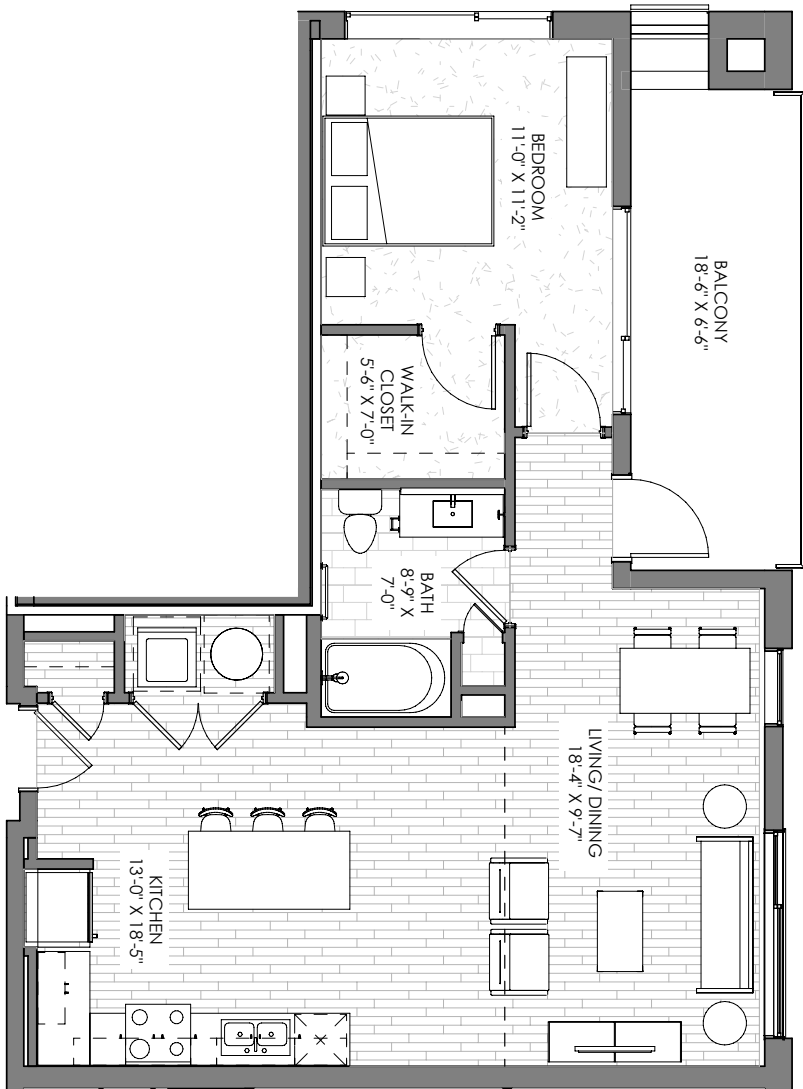

Pomona Lake

1-bed + 1-bath

793 sq ft

ASCENT

8860 Westminster Boulevard
303.502.3858 AscentWM.com