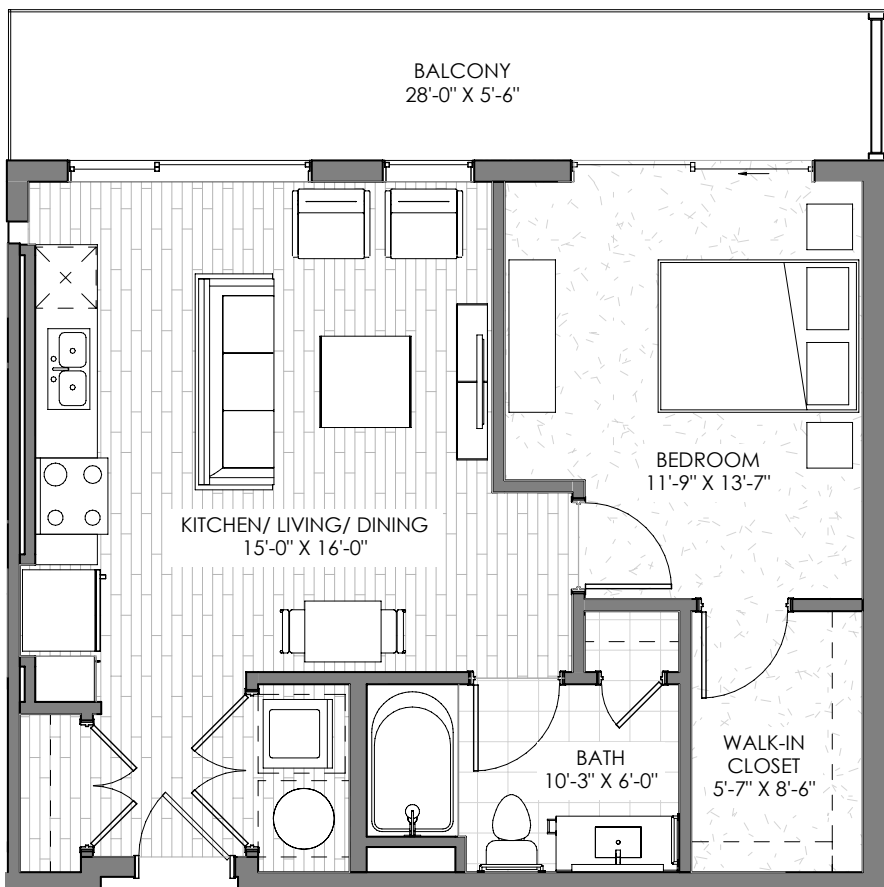

Royal Gorge

1-bed + 1-bath

654–661 sq ft

ASCENT

8860 Westminster Boulevard
303.502.3858 AscentWM.com