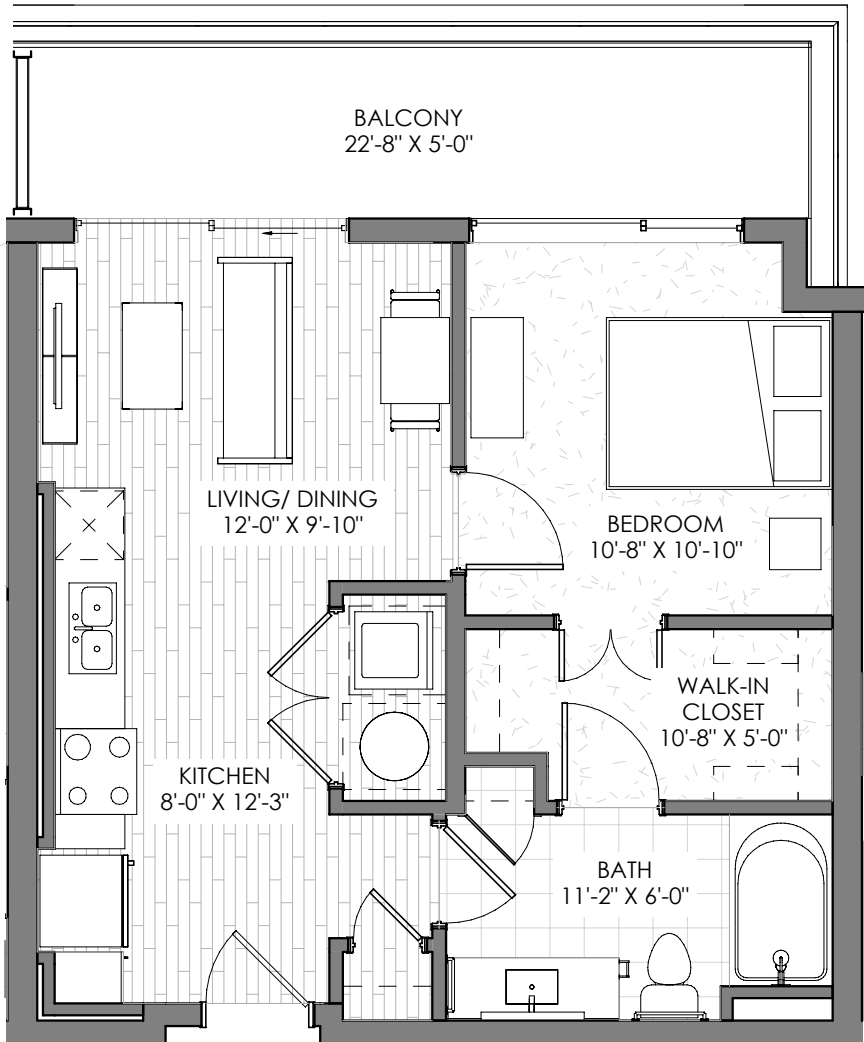

# Pikes Peak

**1-bed + 1-bath**

554 sq ft

ASCENT

8860 Westminster Boulevard  
303.502.3858 AscentWM.com