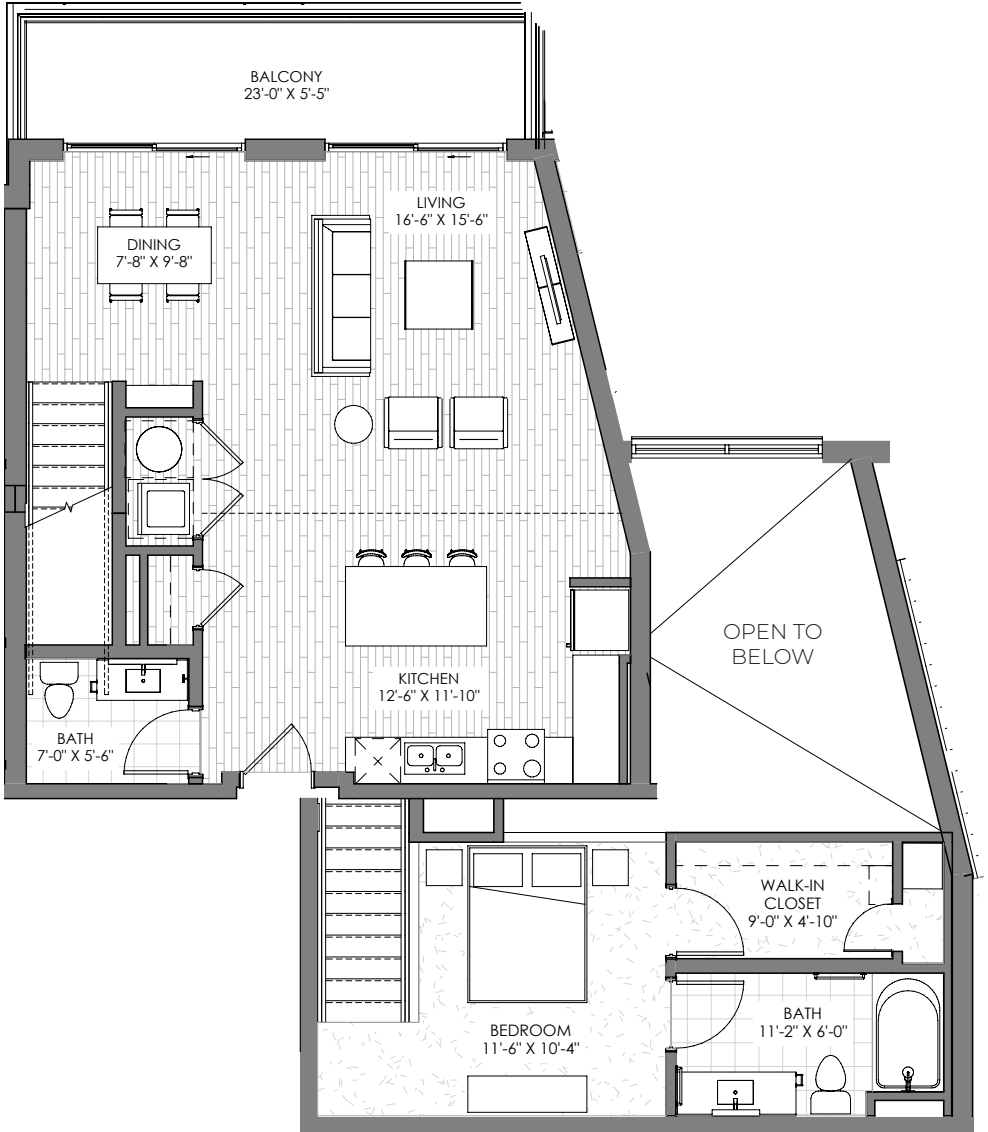

Maroon Bells

Mezzanine 1-bed + 1.5-bath

1039 sq ft

ASCENT

8860 Westminster Boulevard
303.502.3858 AscentWM.com