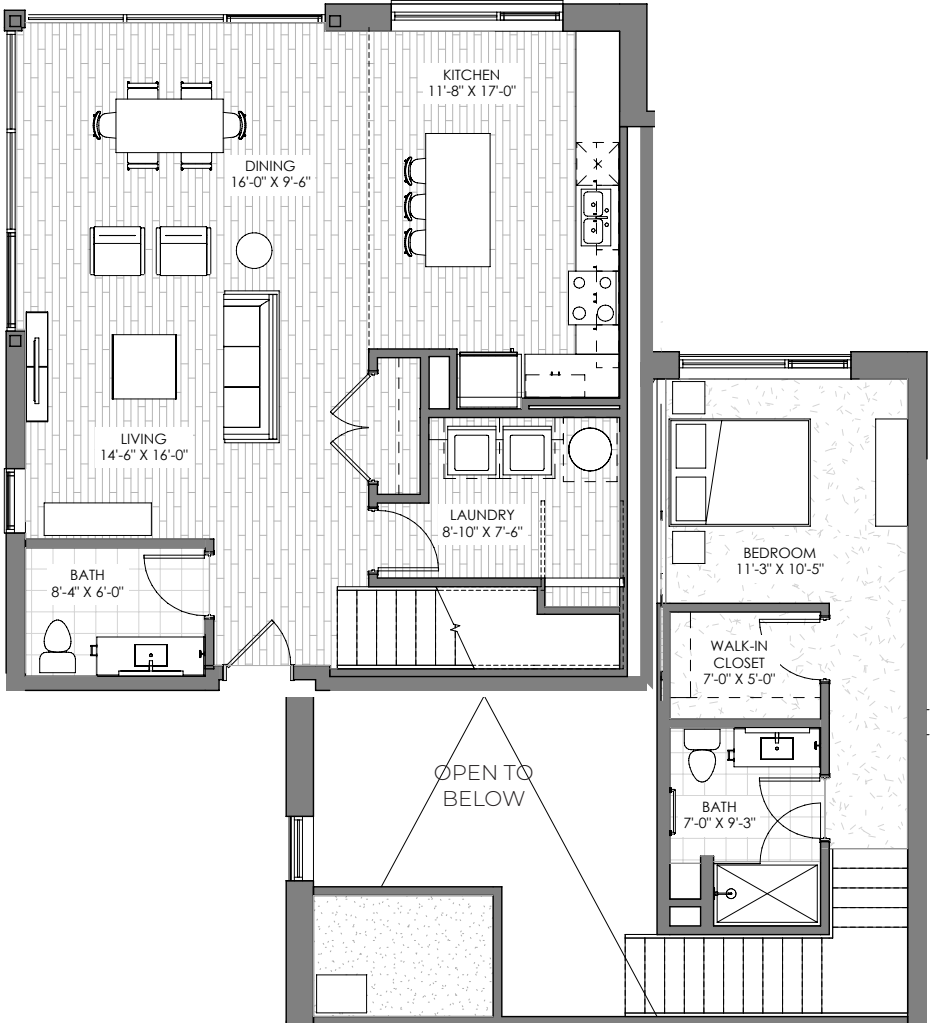

Winter Park

Mezzanine 1-bed + 1.5-bath

1227 sq ft

ASCENT

8860 Westminster Boulevard
303.502.3858 AscentWM.com