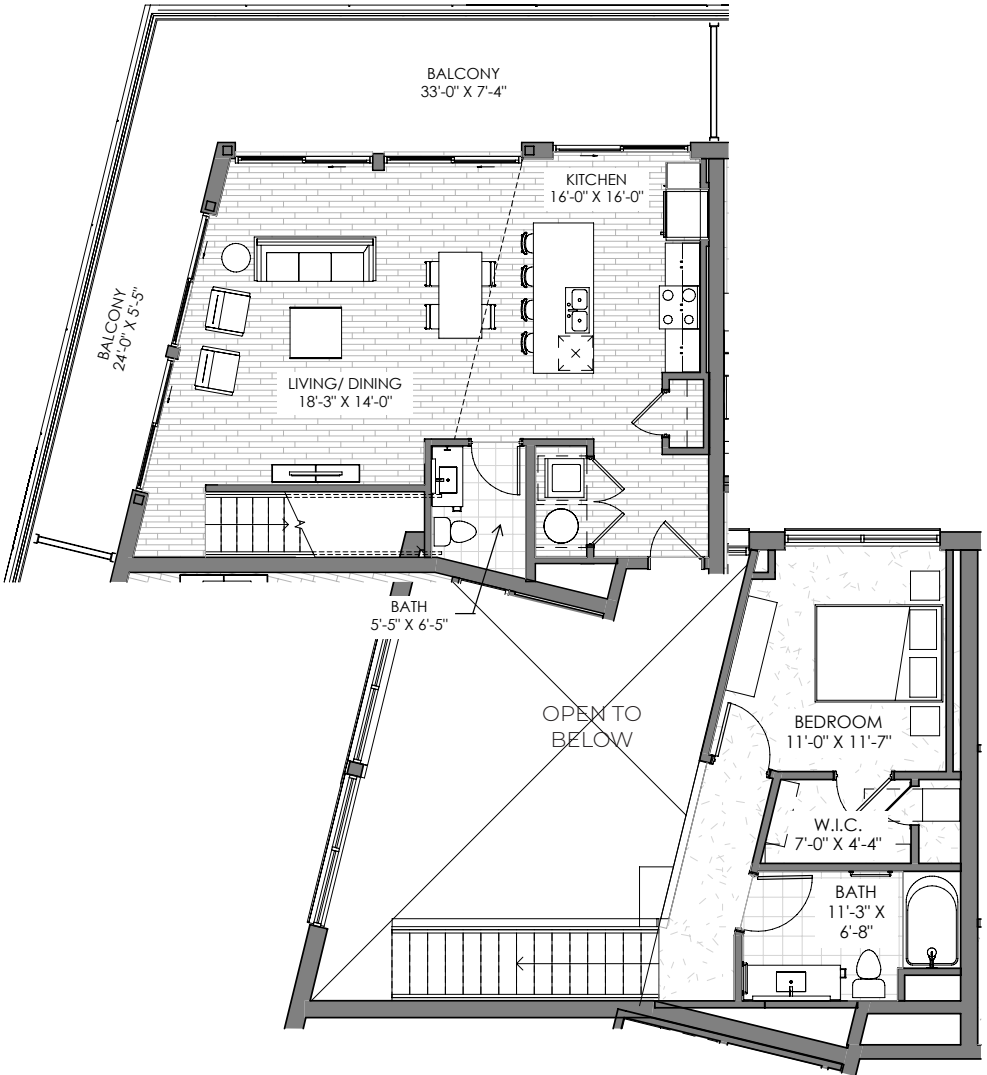

# Mesa Verde

Mezzanine 1-bed + 1.5-bath

1120 sq ft

ASCENT

8860 Westminster Boulevard  
303.502.3858 AscentWM.com