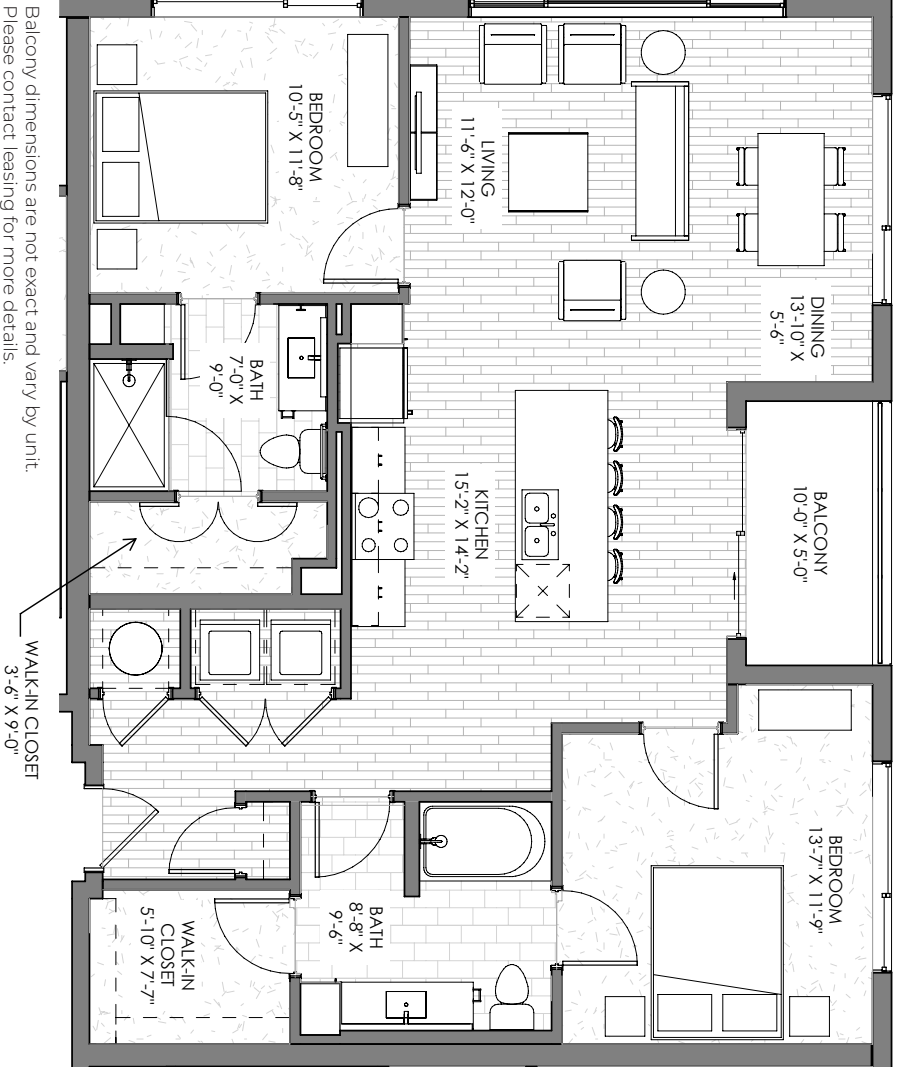

Citadel Summit

2-bed + 2-bath
1144 sq ft

ASCENT

8860 Westminster Boulevard
303.502.3858 AscentWM.com