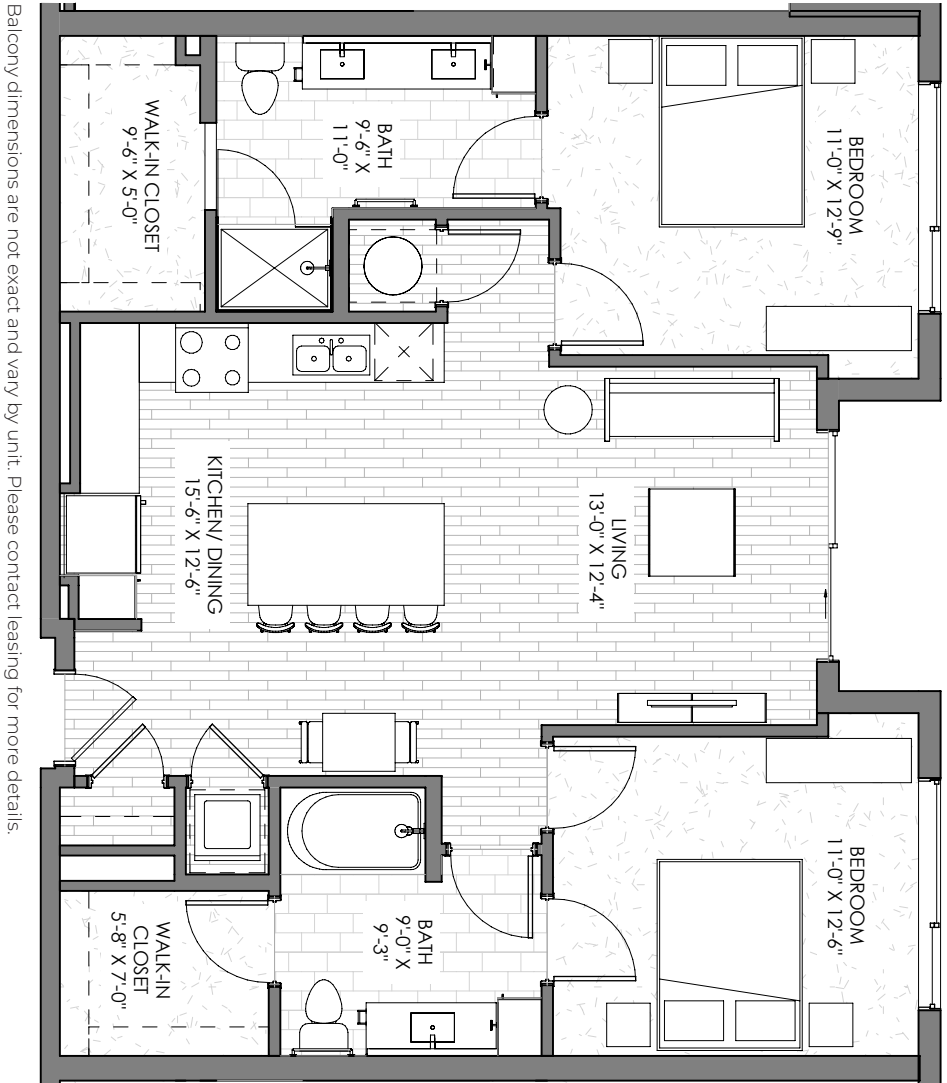

Echo Mountain

2-bed + 2-bath
940-1050 sq ft

Type A - Accessible floor plan
available on levels 3 & 4.

Balcony dimensions are not exact and vary by unit. Please contact leasing for more details.

ASCENT

8860 Westminster Boulevard
303.502.3858 AscentWM.com