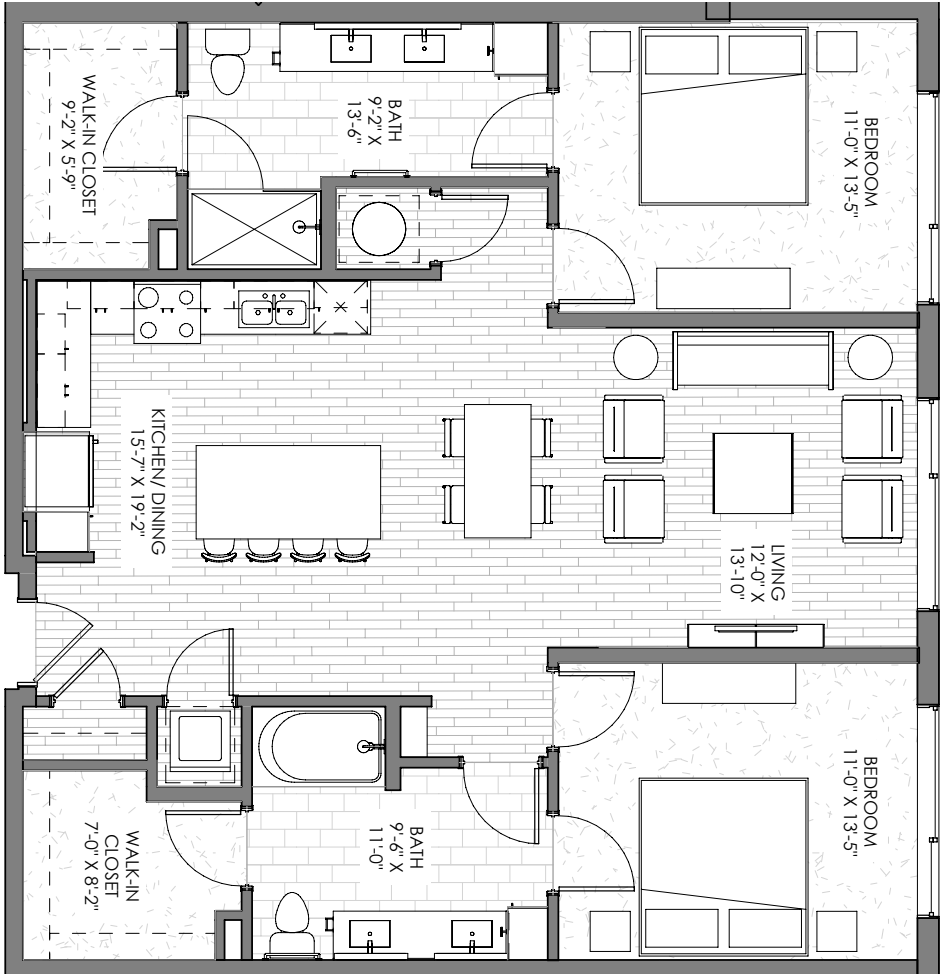

Manitou Falls

2-bed + 2-bath

1232 sq ft

ASCENT

8860 Westminster Boulevard
303.502.3858 AscentWM.com