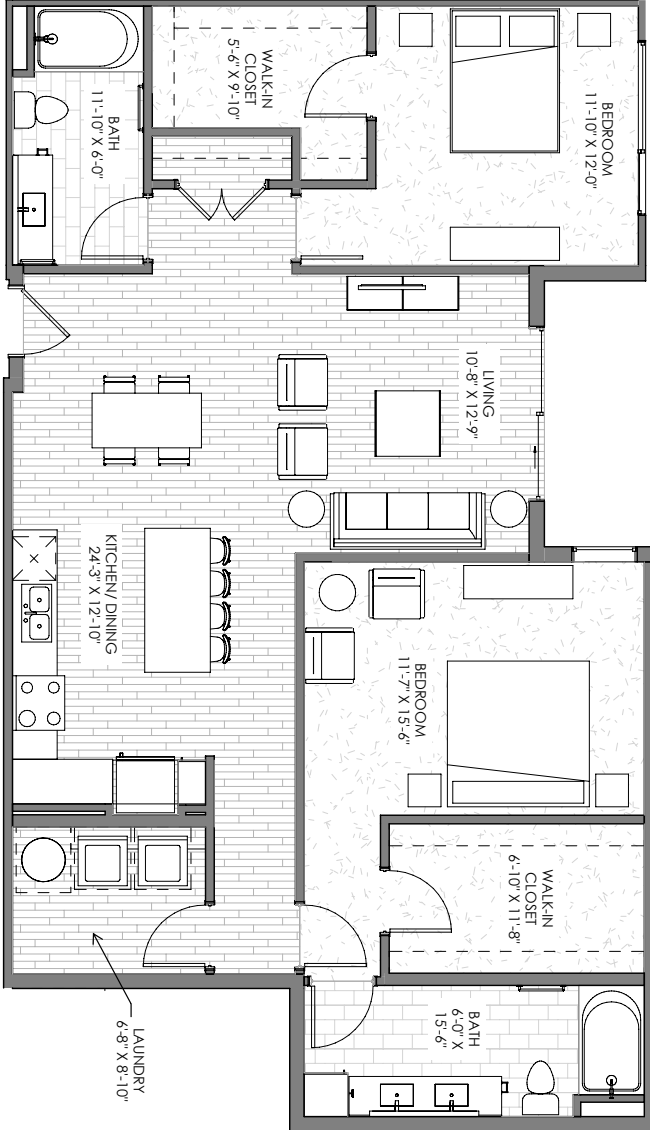

Twin Sisters Peak

2-bed + 2-bath
1354-1368 sq ft

Balcony dimensions are not exact and vary by unit.
Please contact leasing for more details.

ASCENT

8860 Westminster Boulevard
303.502.3858 AscentWM.com