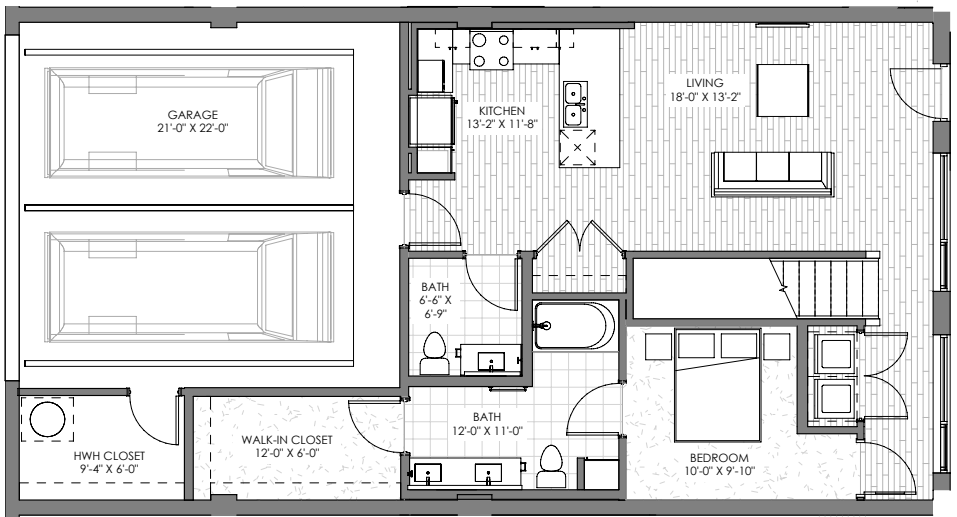

Flatirons

2-bed townhome + 2.5 bath
1358 sq ft

ASCENT

8860 Westminster Boulevard
303.502.3858 AscentWM.com