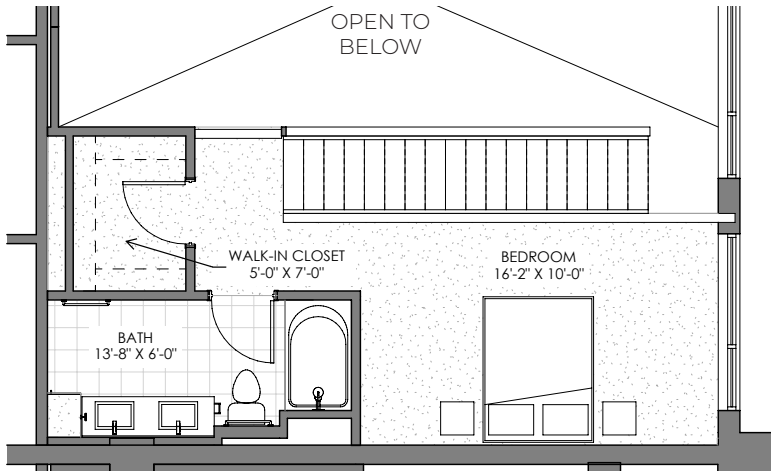

Flatirons

2-bed townhome + 2.5 bath
1358 sq ft

ASCENT

8860 Westminster Boulevard
303.502.3858 AscentWM.com