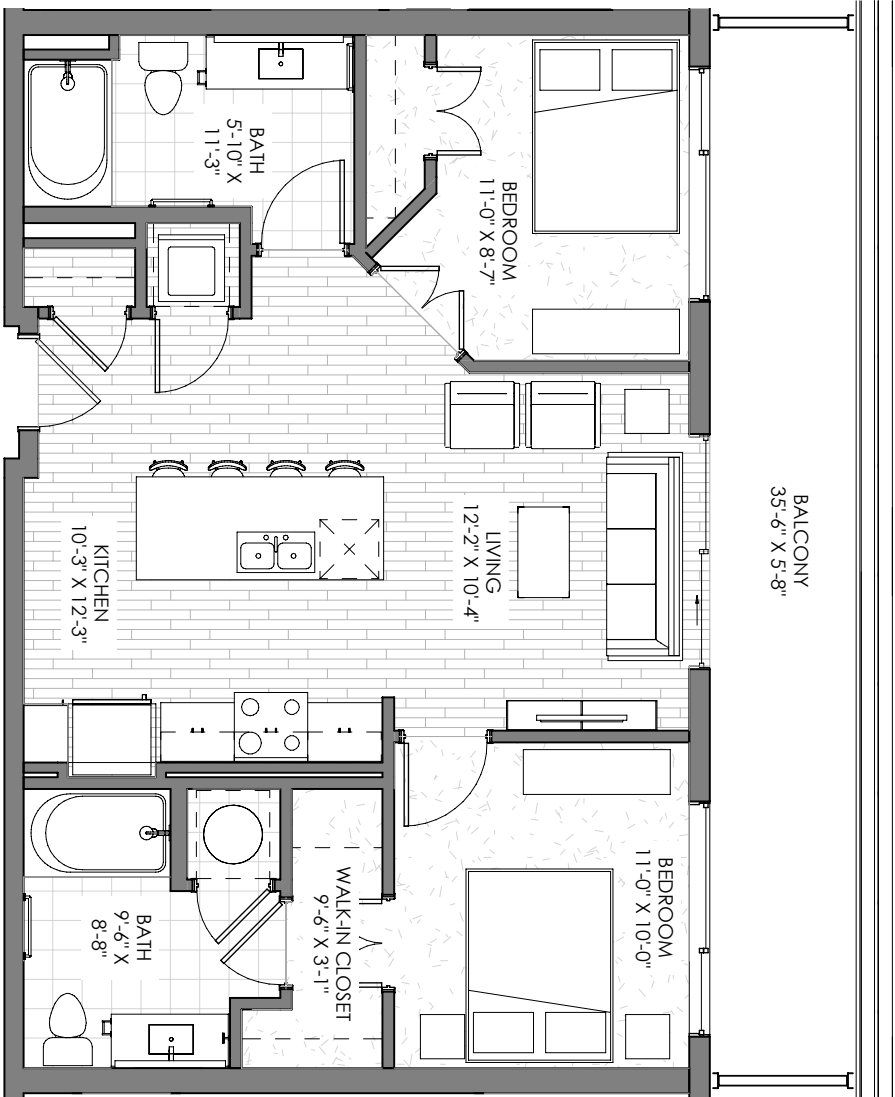

Longs Peak

2-bed + 2-bath
837 sq ft

ASCENT

8860 Westminster Boulevard
303.502.3858 AscentWM.com