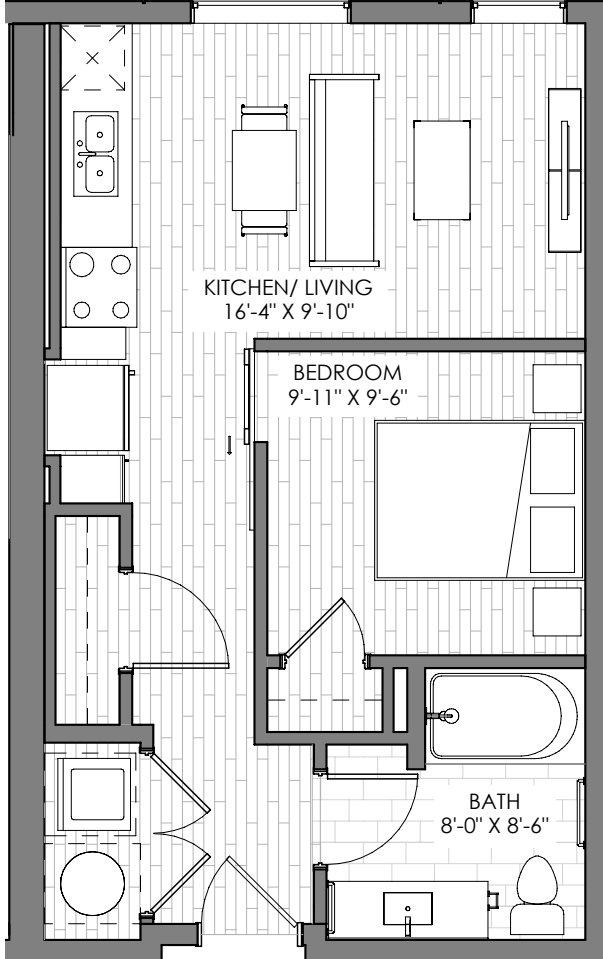

Alberta Falls

Alcove + 1-bath

483-608 sq ft

Balcony dimensions are not exact and vary by unit.
Please contact leasing for more details.

ASCENT

8860 Westminster Boulevard
303.502.3858 AscentWM.com