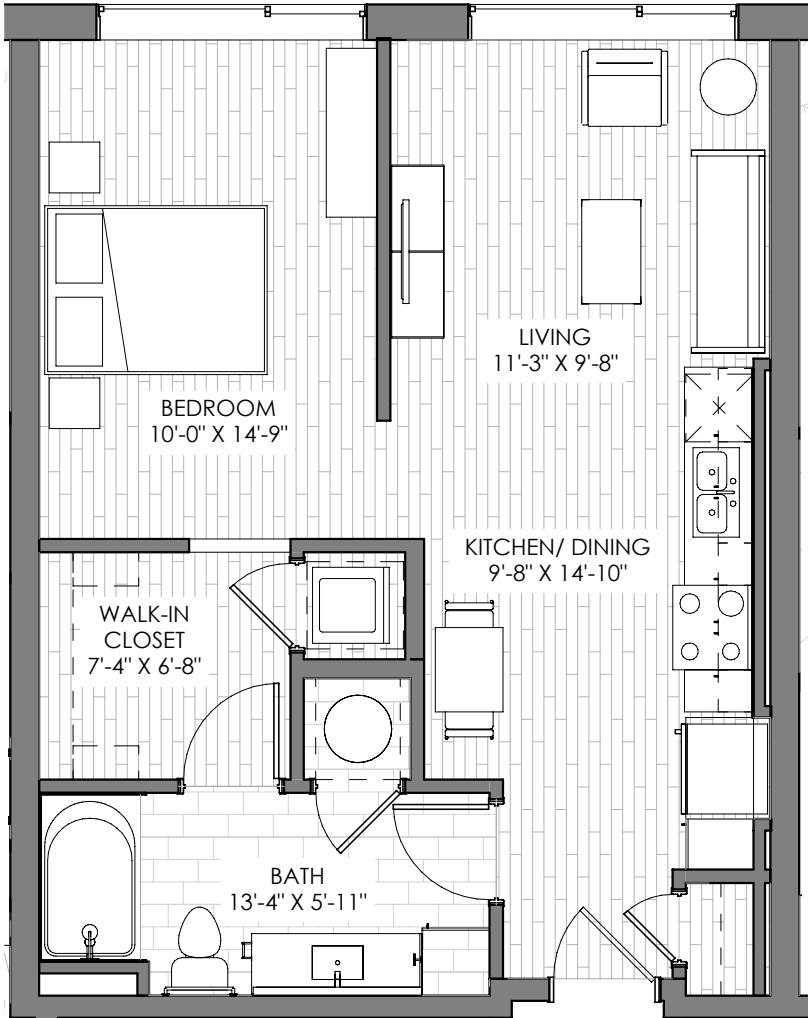

# Cliff Palace

**Alcove + 1-bath**

653 sq ft

ASCENT

8860 Westminster Boulevard  
303.502.3858 AscentWM.com