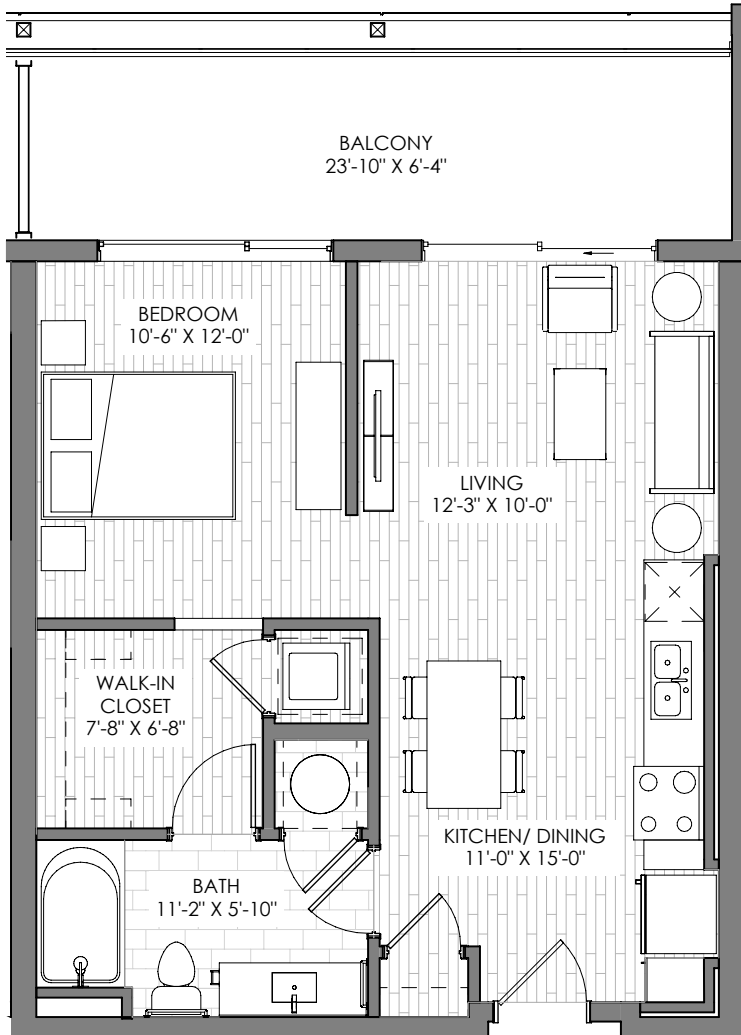

Flagstaff

Alcove + 1-bath

572-629 sq ft

Balcony dimensions are not exact and vary by unit.
Please contact leasing for more details.

ASCENT

8860 Westminster Boulevard
303.502.3858 AscentWM.com