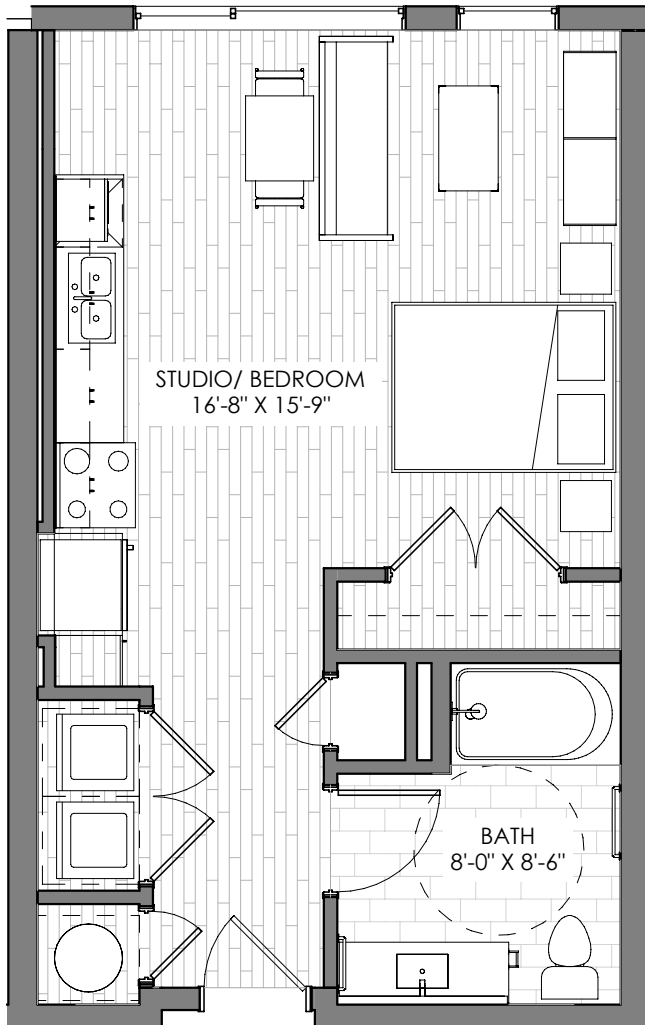

# Standley Lake

**Studio + 1-bath**  
483-525 sq ft

Type A – Accessible.

Balcony dimensions are not exact and vary by unit.  
Please contact leasing for more details.

ASCENT

8860 Westminster Boulevard  
303.502.3858 AscentWM.com