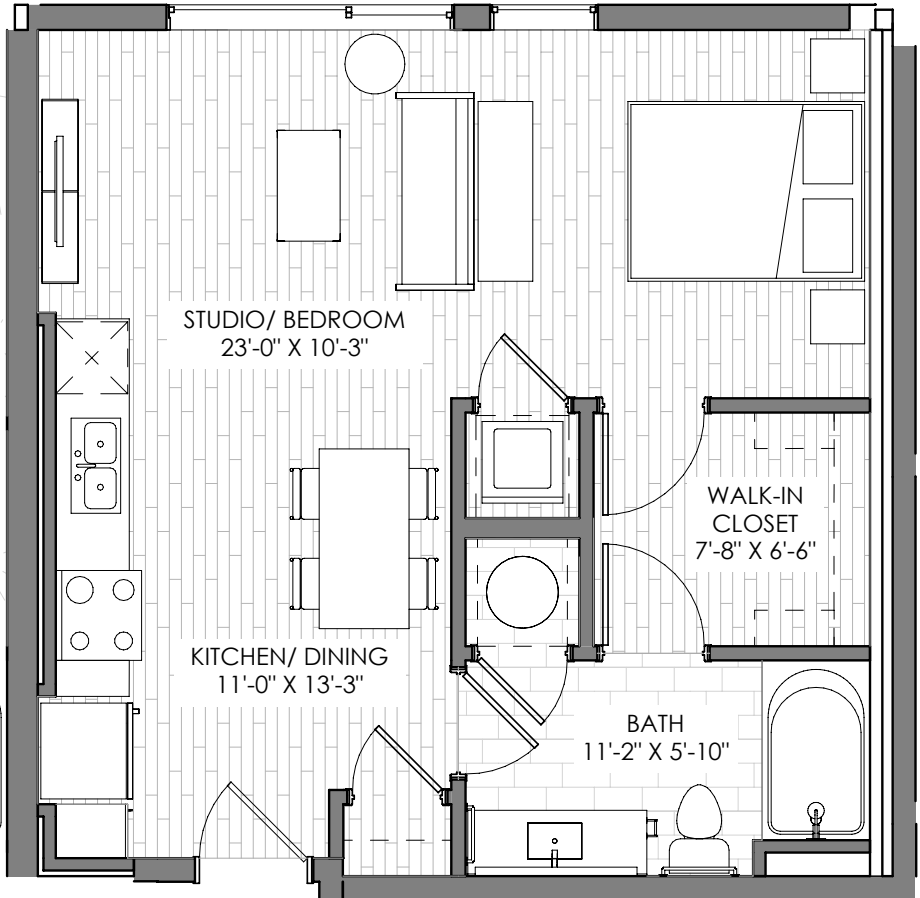

# Hidden Lake

Studio + 1-bath

572 sq ft

ASCENT

8860 Westminster Boulevard  
303.502.3858 AscentWM.com