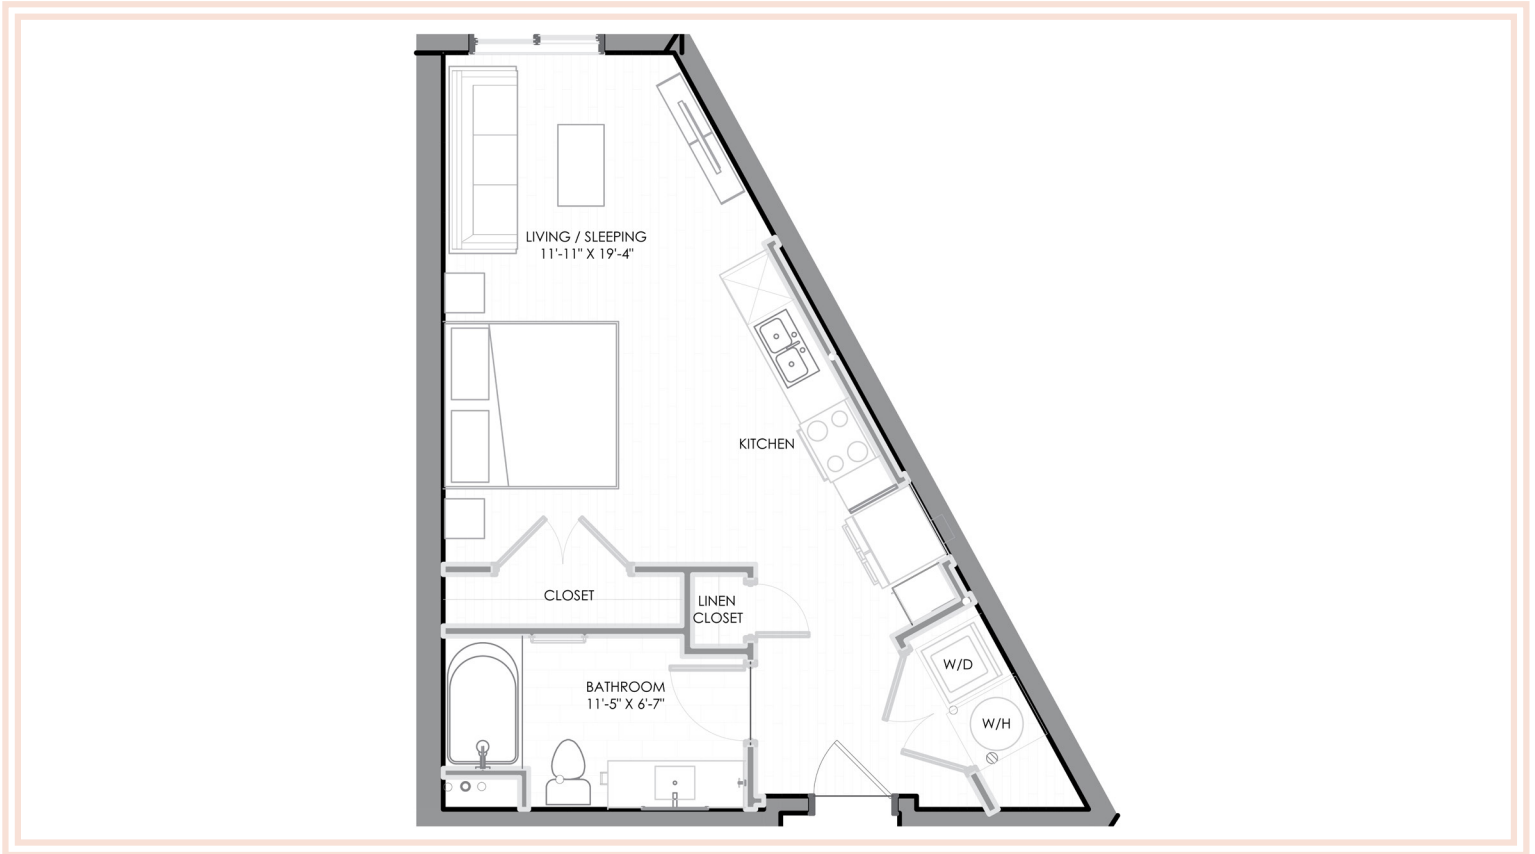

Helenite

- studio, one bath -

524 SF interior

MONTHLY RENT : _____

QUOTE EXPIRES : _____

NOTES : _____

aspire
live in the moment

AspireDTWM.com f i a