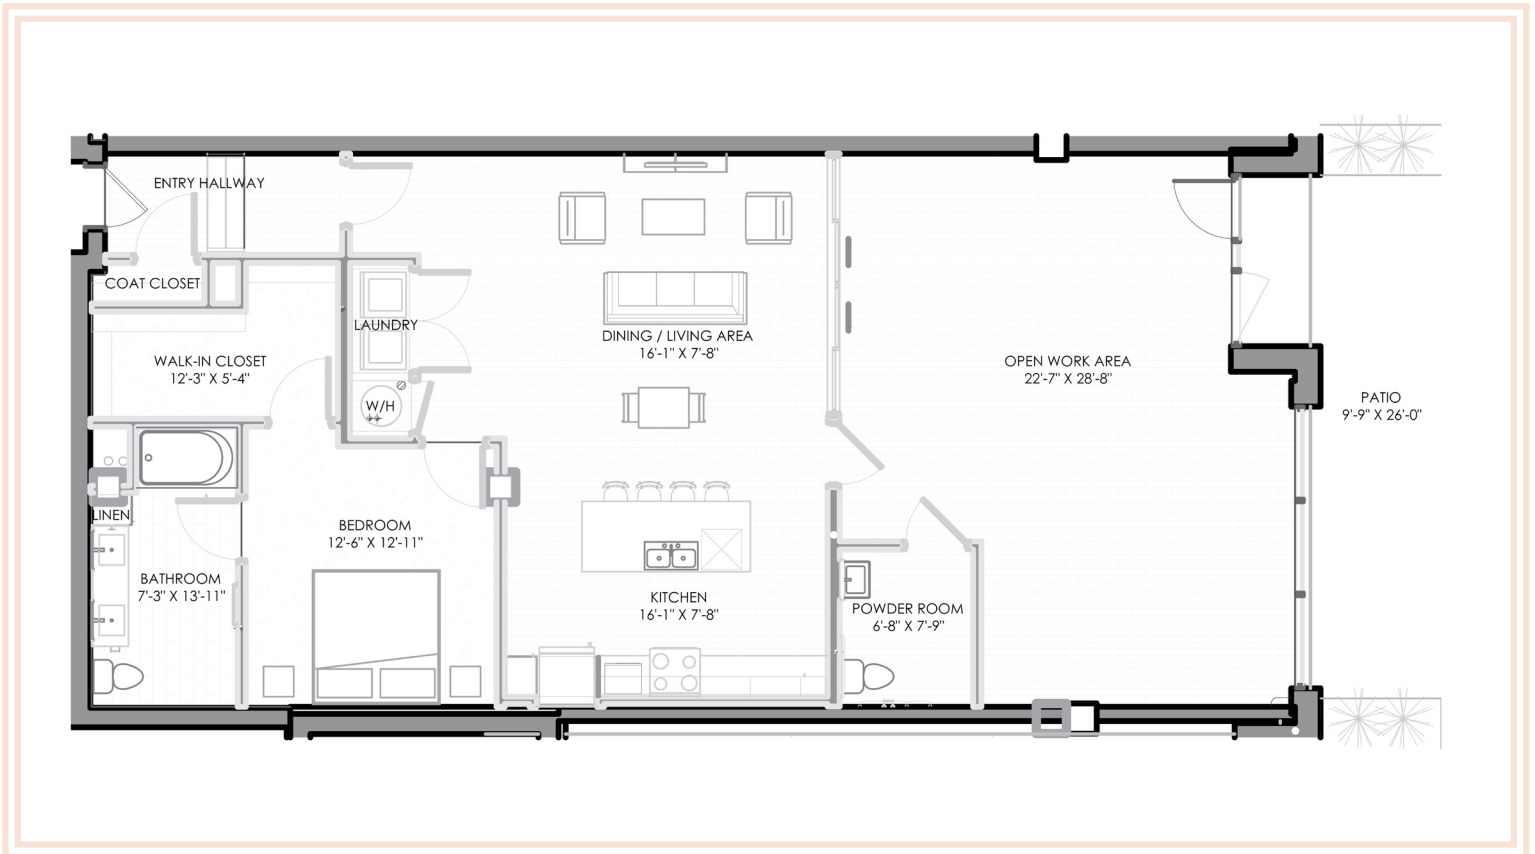

# Tanzanite

Live/Work Home + Type A

- one bed, one + half bath -

1724 SF interior - 196 SF exterior

\*unit SF varies depending on location  
\*location of columns vary

MONTHLY RENT : \_\_\_\_\_

QUOTE EXPIRES : \_\_\_\_\_