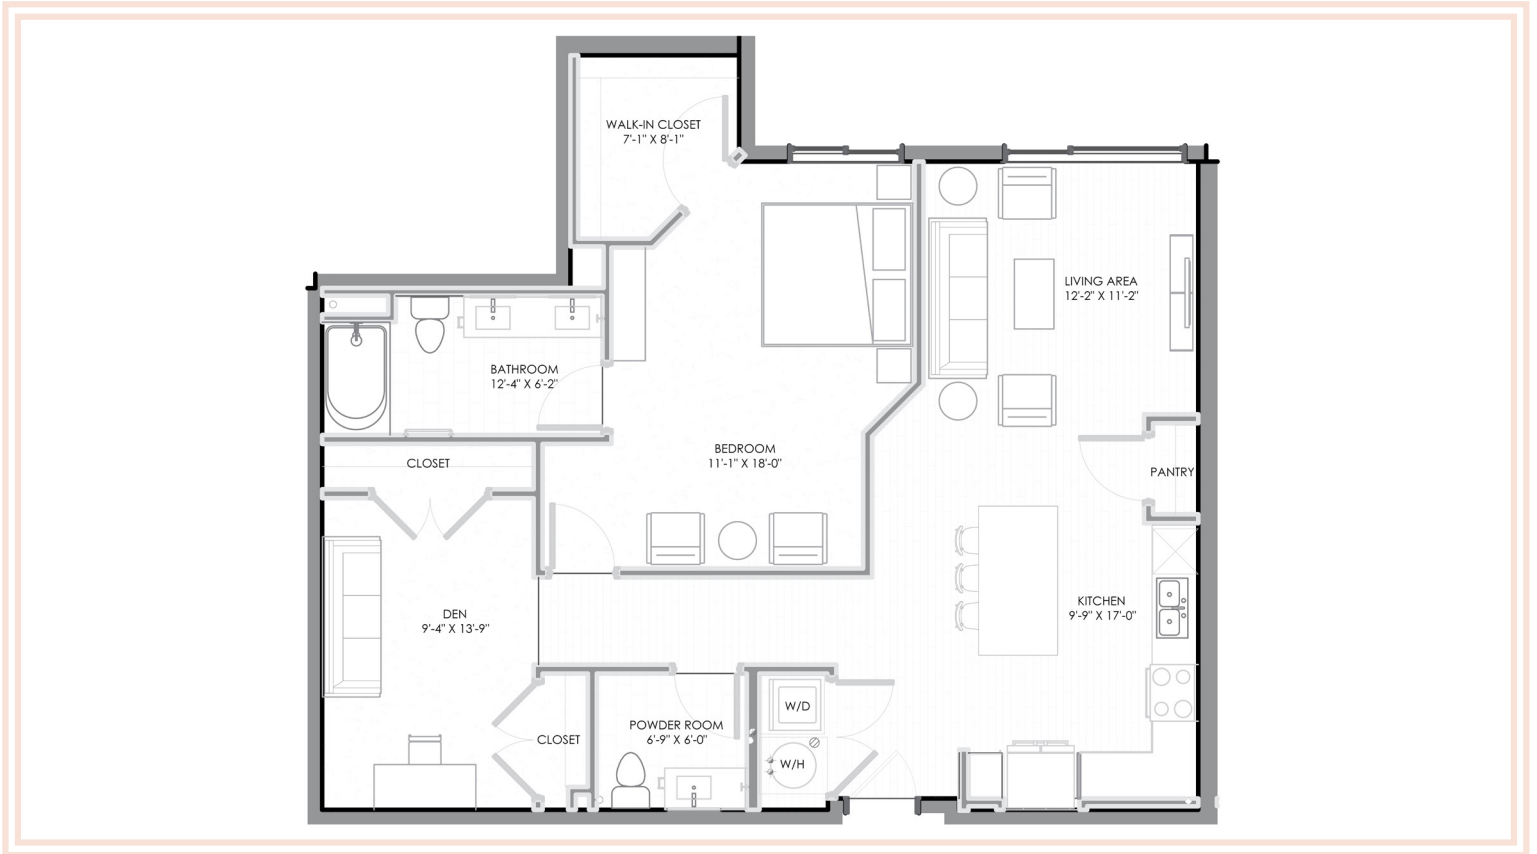

# Jade

- one bed + den, one + half bath -

1151 SF interior

MONTHLY RENT : \_\_\_\_\_

QUOTE EXPIRES : \_\_\_\_\_

NOTES : \_\_\_\_\_

\_\_\_\_\_

aspire  
*live in the moment*