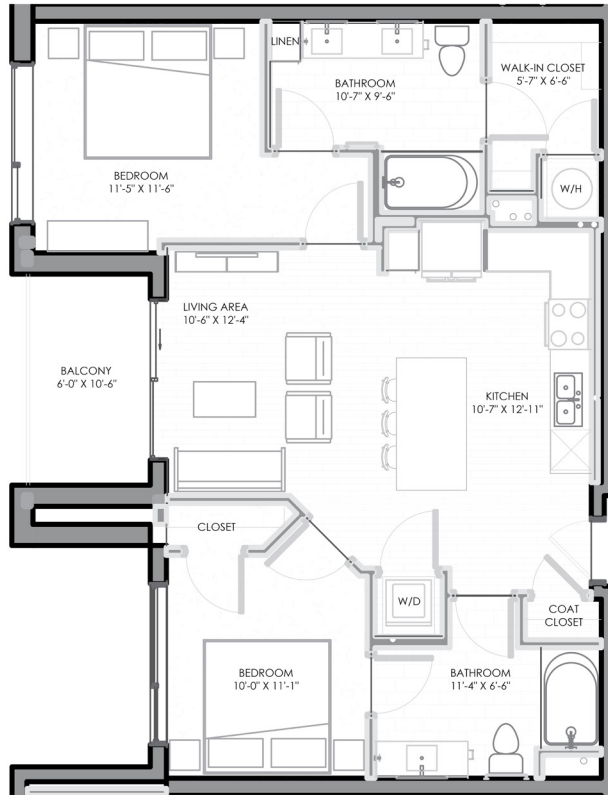

Wanderstone

- two bed, two bath -

959 SF interior - 63 SF exterior

*unit SF varies depending on location

MONTHLY RENT : _____

QUOTE EXPIRES : _____

NOTES : _____

aspire
live in the moment