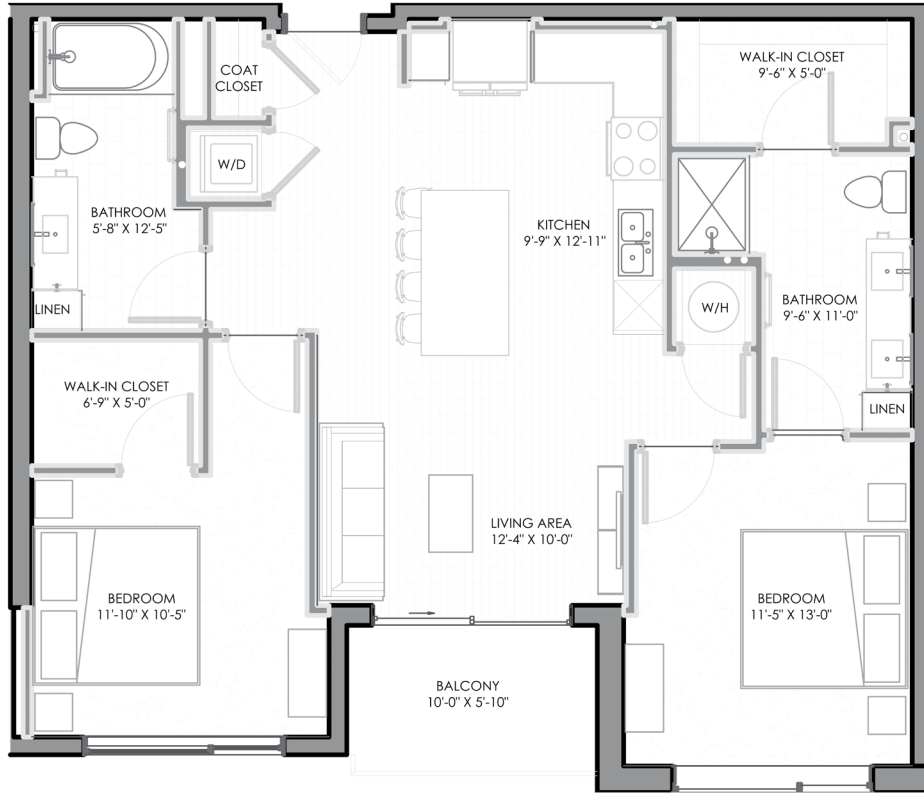

# Turquoise

- two bed, two bath -

1031 SF interior - 58 SF exterior

\*unit SF varies depending on location

MONTHLY RENT : \_\_\_\_\_

QUOTE EXPIRES : \_\_\_\_\_

NOTES : \_\_\_\_\_

\_\_\_\_\_